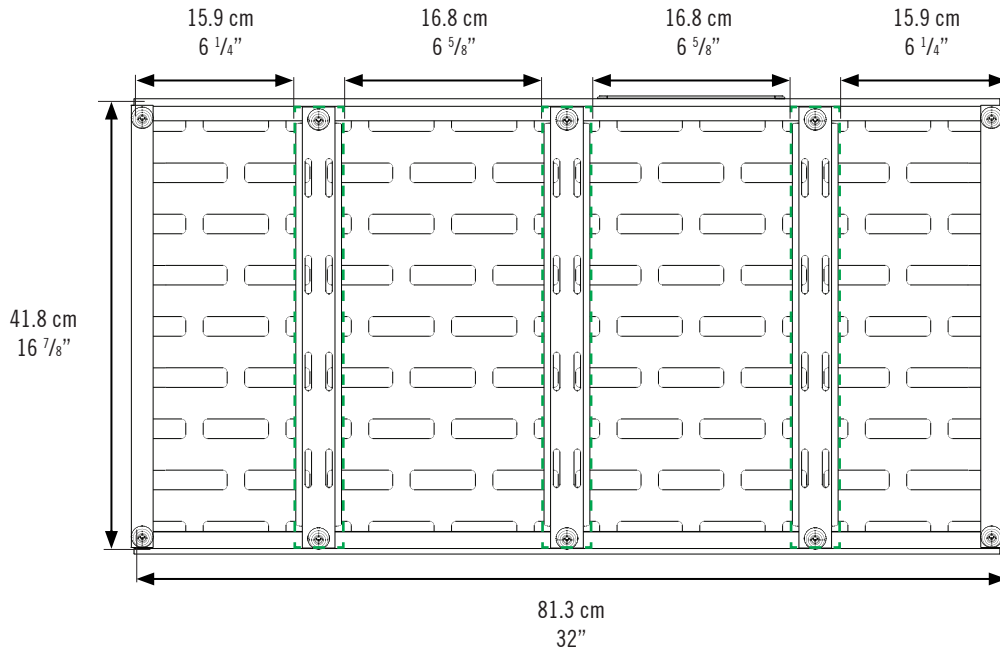

CINQUE 5.3

POWER SUPPLY PLACEMENT - MAXIMUM SPACE UNDERNEATH THE BOARD

SIDE VIEW

FRONT VIEW

UNDERNEATH VIEW

CINQUE 5.3

POWER SUPPLY PLACEMENT - MAXIMUM SPACE UNDERNEATH THE BOARD

THE TRAY

FRONT VIEW

UNDERNEATH VIEW

OPTIONAL TRAY POSITIONS (6 TOTAL)

CINQUE 5.3

POSSIBLE POSITION FOR FRAME XL

FRAME XL

SIDE VIEW

FRONT VIEW

UNDERNEATH VIEW

POSSIBLE POSITION FOR FRAME XL
MOUNTING SOLUTIONS FOR XL POWER SUPPLIES