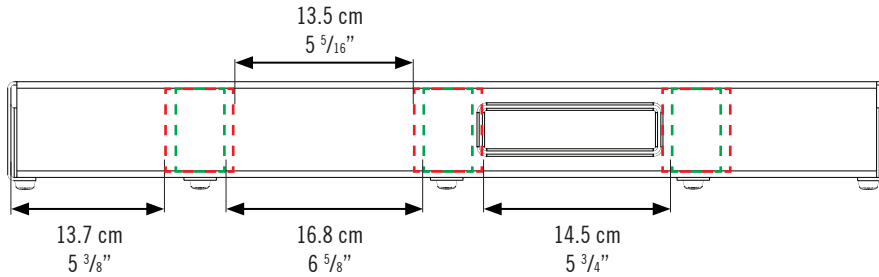

CINQUE 5.3

POWER SUPPLY PLACEMENT - MAXIMUM SPACE UNDERNEATH THE BOARD

SIDE VIEW

FRONT VIEW

UNDERNEATH VIEW

CINQUE 5.3

POWER SUPPLY PLACEMENT - MAXIMUM SPACE UNDERNEATH THE BOARD

THE TRAY

FRONT VIEW

UNDERNEATH VIEW

OPTIONAL TRAY POSITIONS (6 TOTAL)

CINQUE 5.3

POSSIBLE POSITION FOR FRAME XL

FRAME XL

SIDE VIEW

FRONT VIEW

UNDERNEATH VIEW

POSSIBLE POSITION FOR FRAME XL
MOUNTING SOLUTIONS FOR XL POWER SUPPLIES