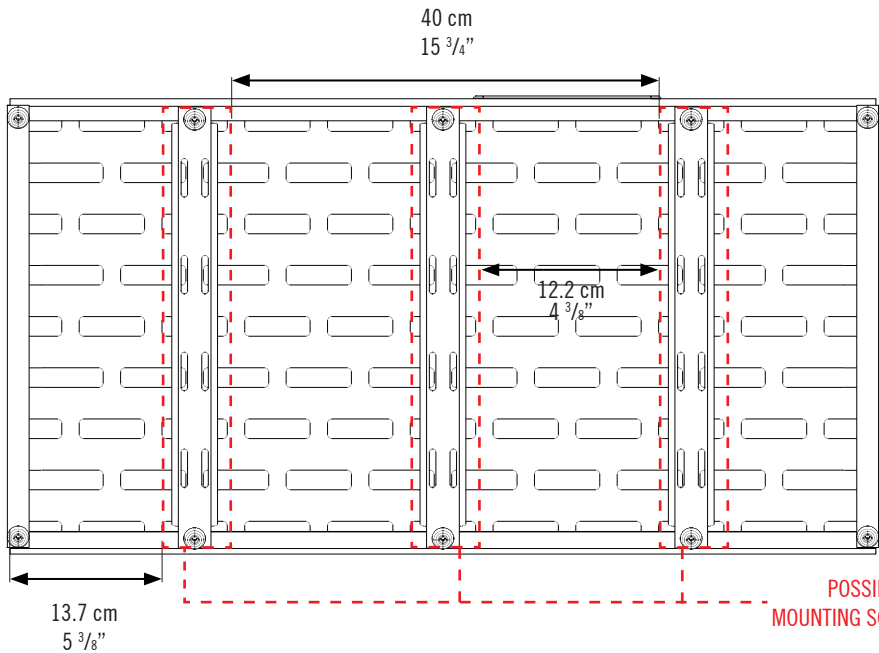

CINQUE 5.3

POWER SUPPLY PLACEMENT - MAXIMUM SPACE UNDERNEATH THE BOARD

SIDE VIEW

FRONT VIEW

UNDERNEATH VIEW

CINQUE 5.3

POWER SUPPLY PLACEMENT - MAXIMUM SPACE UNDERNEATH THE BOARD

THE TRAY

FRONT VIEW

UNDERNEATH VIEW

OPTIONAL TRAY POSITIONS (6 TOTAL)

CINQUE 5.3

POSSIBLE POSITION FOR FRAME XL

FRAME XL

SIDE VIEW

FRONT VIEW

UNDERNEATH VIEW

POSSIBLE POSITION FOR FRAME XL
MOUNTING SOLUTIONS FOR XL POWER SUPPLIES