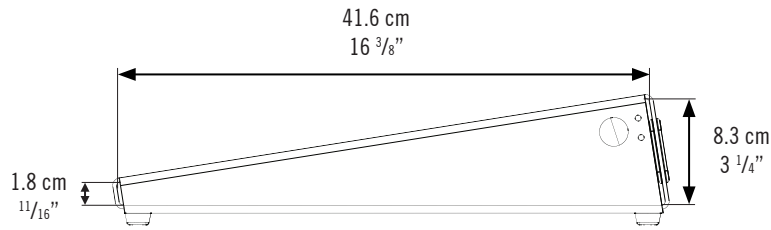

CINQUE 5.3

POWER SUPPLY PLACEMENT - MAXIMUM SPACE UNDERNEATH THE BOARD

SIDE VIEW

FRONT VIEW

UNDERNEATH VIEW

CINQUE 5.3

POWER SUPPLY PLACEMENT - MAXIMUM SPACE UNDERNEATH THE BOARD

THE TRAY

FRONT VIEW

UNDERNEATH VIEW

OPTIONAL TRAY POSITIONS (6 TOTAL)

CINQUE 5.3

POSSIBLE POSITION FOR FRAME XL

FRAME XL

SIDE VIEW

FRONT VIEW

UNDERNEATH VIEW

POSSIBLE POSITION FOR FRAME XL
MOUNTING SOLUTIONS FOR XL POWER SUPPLIES