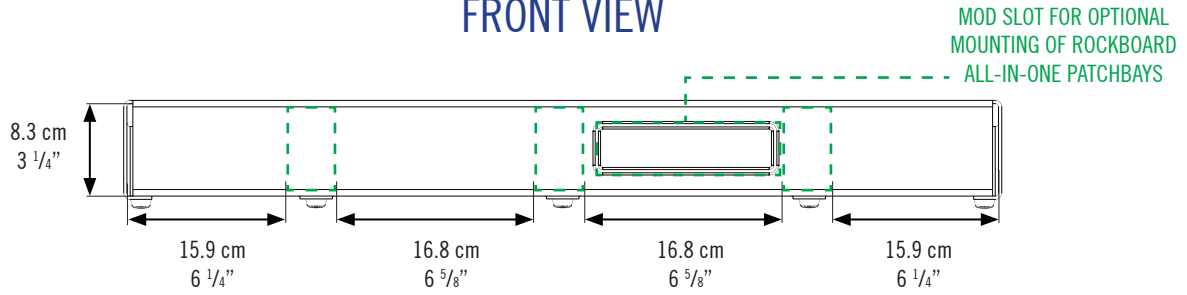

CINQUE 5.3

POWER SUPPLY PLACEMENT - MAXIMUM SPACE UNDERNEATH THE BOARD

SIDE VIEW

FRONT VIEW

UNDERNEATH VIEW

CINQUE 5.3

POWER SUPPLY PLACEMENT - MAXIMUM SPACE UNDERNEATH THE BOARD

THE TRAY

FRONT VIEW

UNDERNEATH VIEW

OPTIONAL TRAY POSITIONS (6 TOTAL)

CINQUE 5.3

POSSIBLE POSITION FOR FRAME XL

FRAME XL

SIDE VIEW

FRONT VIEW

UNDERNEATH VIEW

POSSIBLE POSITION FOR FRAME XL
MOUNTING SOLUTIONS FOR XL POWER SUPPLIES