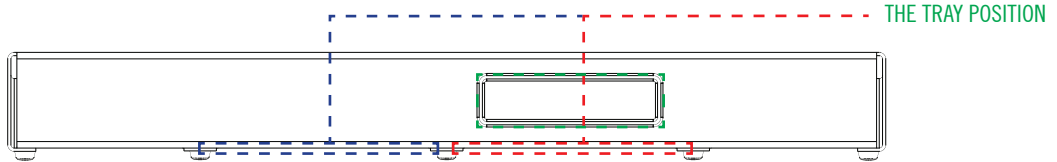

CINQUE 5.3

POWER SUPPLY PLACEMENT - MAXIMUM SPACE UNDERNEATH THE BOARD

SIDE VIEW

FRONT VIEW

UNDERNEATH VIEW

CINQUE 5.3

POWER SUPPLY PLACEMENT - MAXIMUM SPACE UNDERNEATH THE BOARD

THE TRAY

FRONT VIEW

UNDERNEATH VIEW

OPTIONAL TRAY POSITIONS (6 TOTAL)

CINQUE 5.3

POSSIBLE POSITION FOR FRAME XL

FRAME XL

SIDE VIEW

FRONT VIEW