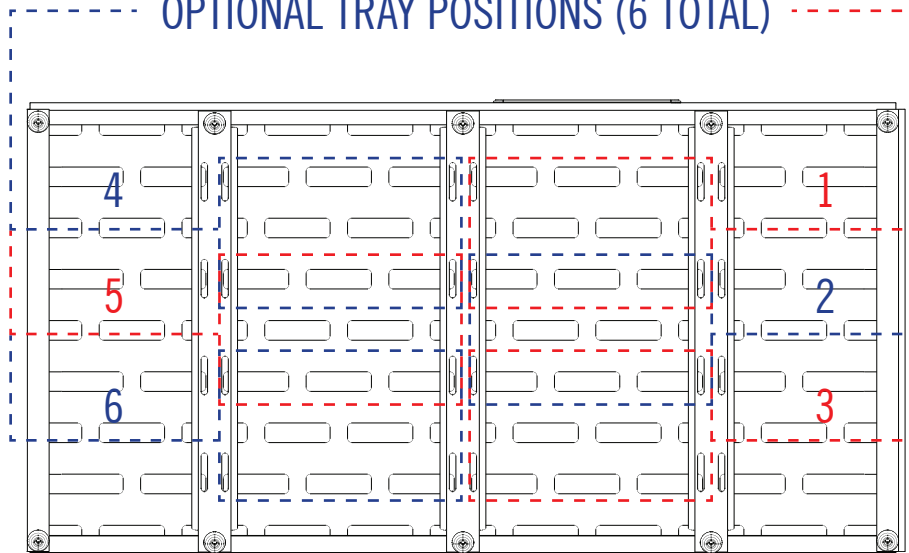

CINQUE 5.3

POWER SUPPLY PLACEMENT - MAXIMUM SPACE UNDERNEATH THE BOARD

SIDE VIEW

FRONT VIEW

UNDERNEATH VIEW

CINQUE 5.3

POWER SUPPLY PLACEMENT - MAXIMUM SPACE UNDERNEATH THE BOARD

THE TRAY

FRONT VIEW

UNDERNEATH VIEW

OPTIONAL TRAY POSITIONS (6 TOTAL)

CINQUE 5.3

POSSIBLE POSITION FOR FRAME XL

FRAME XL

SIDE VIEW

FRONT VIEW

UNDERNEATH VIEW

POSSIBLE POSITION FOR FRAME XL
MOUNTING SOLUTIONS FOR XL POWER SUPPLIES